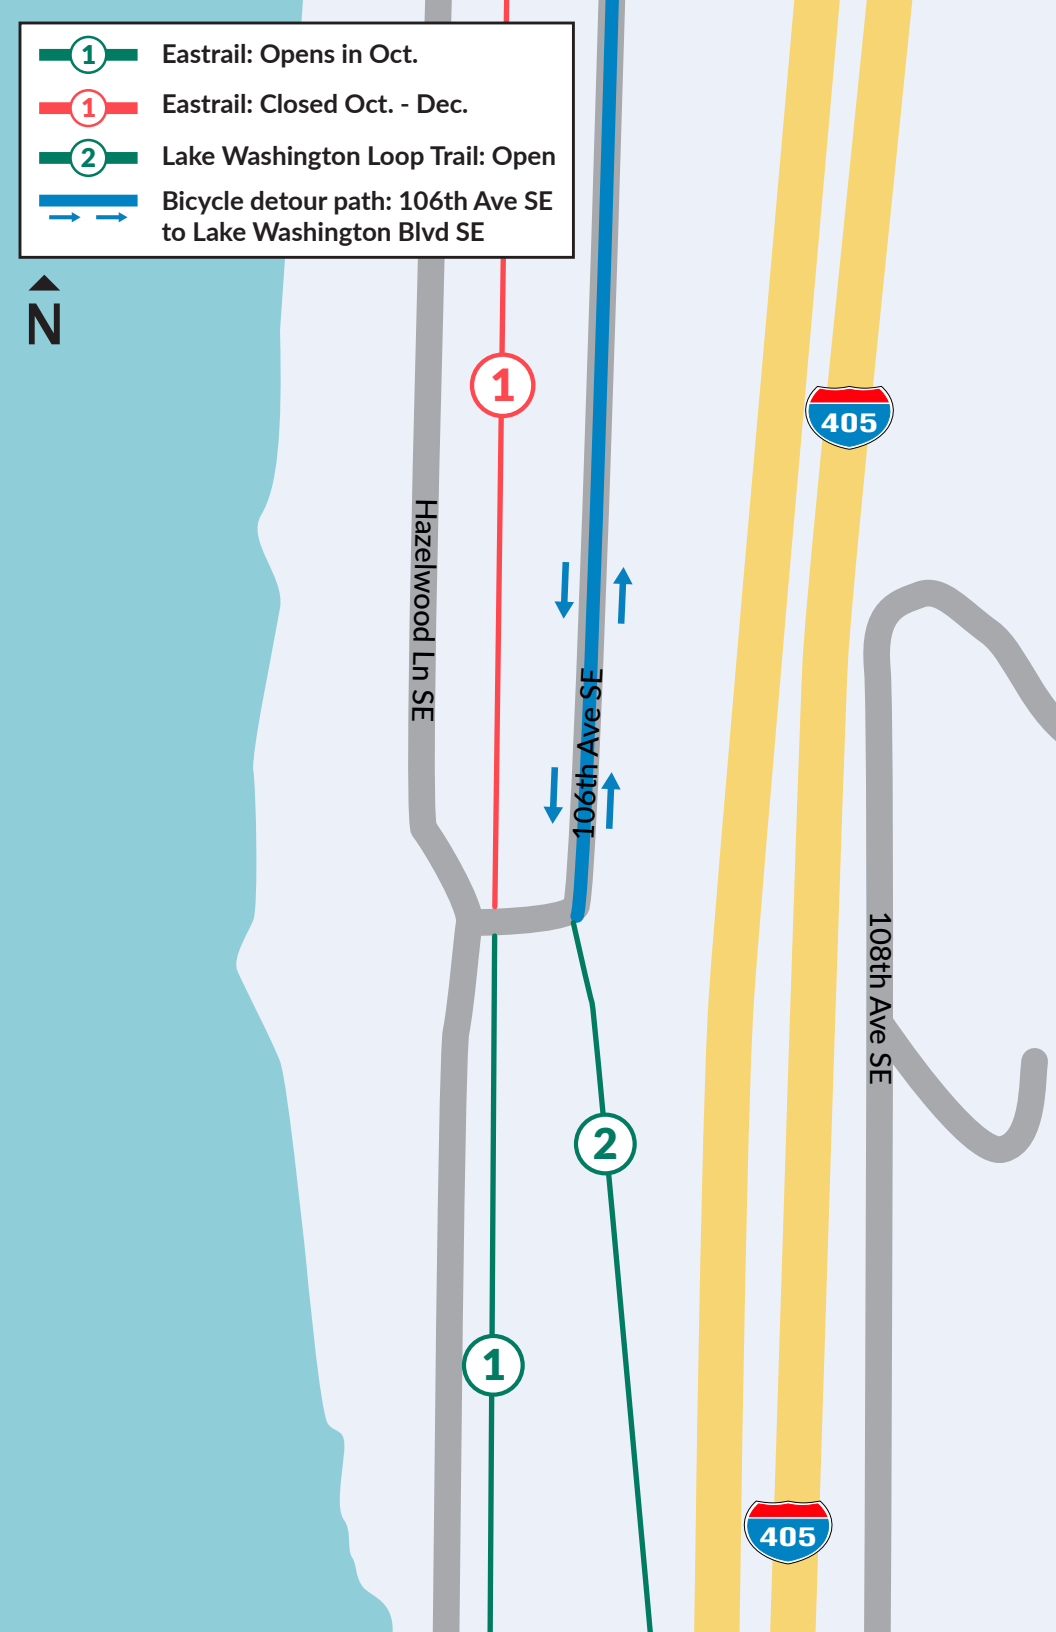

-  1 Eastrail: Opens in Oct.
-  1 Eastrail: Closed Oct. - Dec.
-  2 Lake Washington Loop Trail: Open
-  Bicycle detour path: 106th Ave SE to Lake Washington Blvd SE

Hazelwood Ln SE

106th Ave SE

108th Ave SE