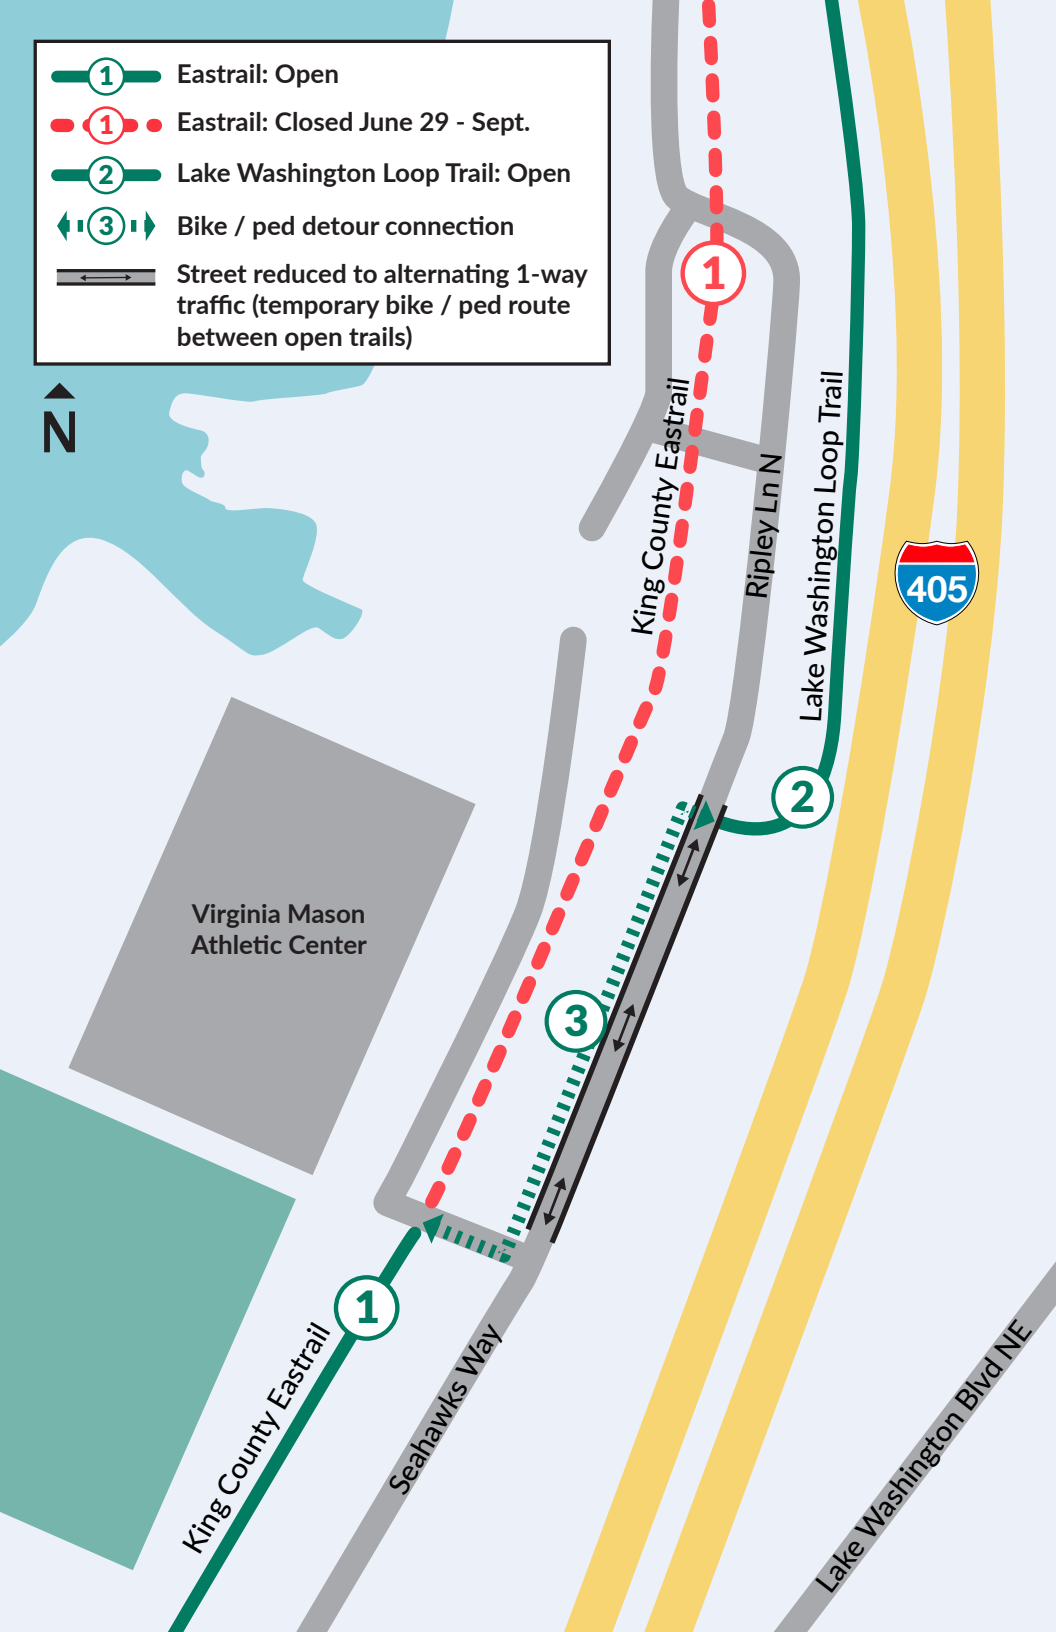

-  Eastrail: Open
-  Eastrail: Closed June 29 - Sept.
-  Lake Washington Loop Trail: Open
-  Bike / ped detour connection
-  Street reduced to alternating 1-way traffic (temporary bike / ped route between open trails)

Virginia Mason
Athletic Center

King County Eastrail

Seahawks Way

King County Eastrail

Ripley Ln N

Lake Washington Loop Trail

Lake Washington Blvd NE